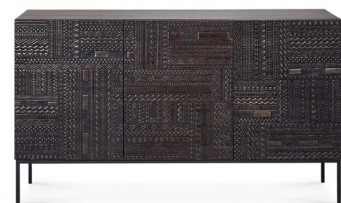

Tabwa sideboard

	length	teak off black
3 doors	150 cm | 59"	12188
4 doors	200 cm | 78.5"	12189
width x height: 45 x 85 cm | 17.5" x 33.5"		

teak off black + black metal legs 3 doors