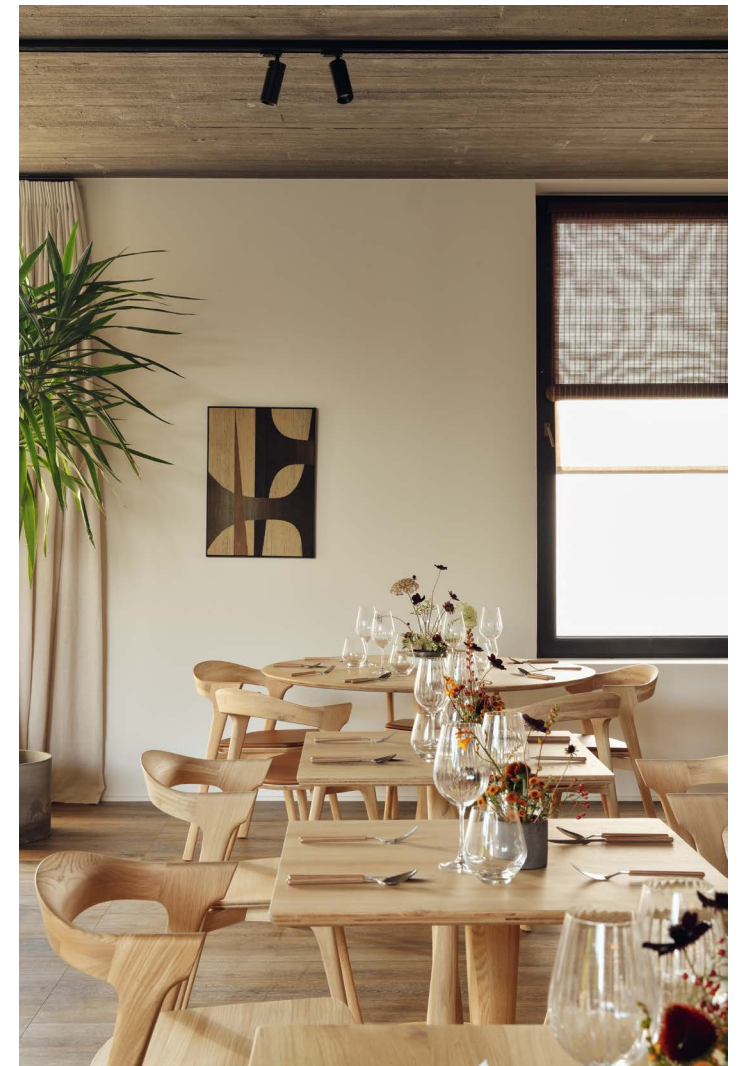

## square

length x width	oak 
70 × 70 cm   27.5" × 27.5"	50021

table height: 76 cm | 30"

oak

oak

oak

oak black

oak black