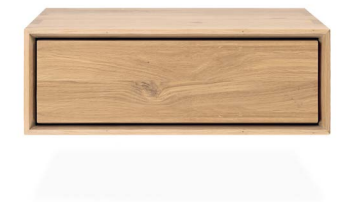

Nordic II hanging bedside table

length x width x height	oak ☉
57 x 40 x 21 cm | 22.5" x 15.5" x 8.5"	51224

oak

wall hanging + 1 drawer