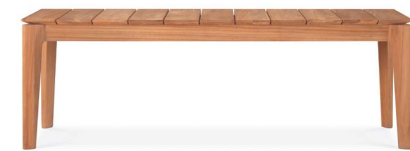

teak

2 seater

teak

3 seater