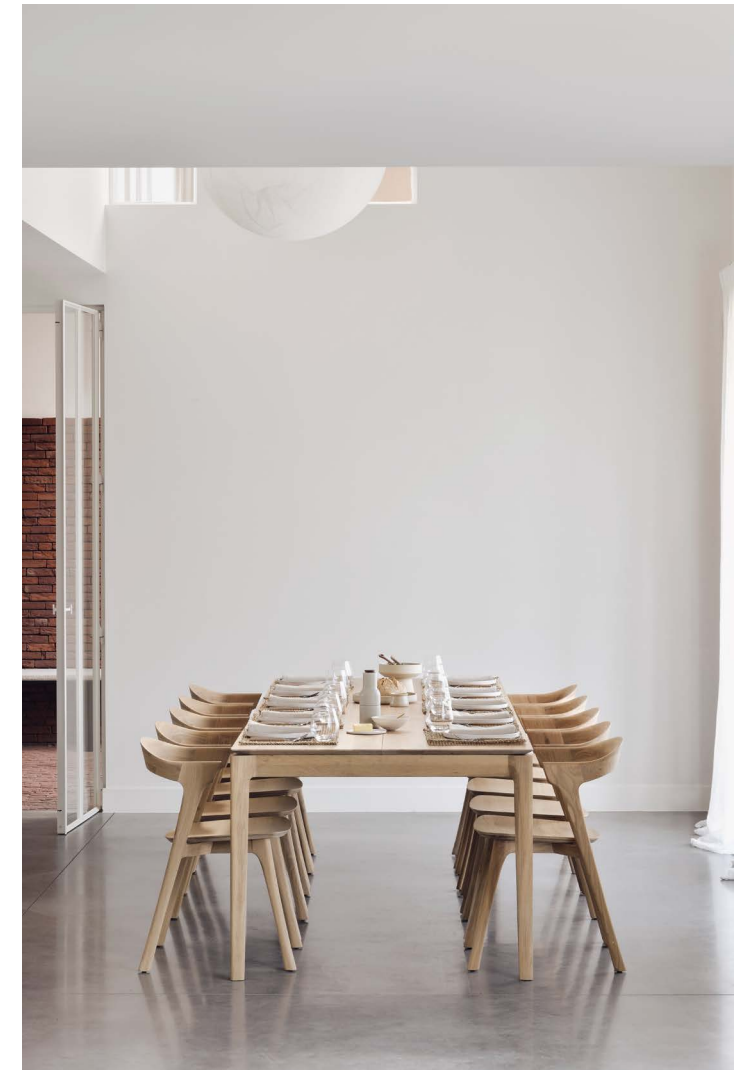

table height: 76 cm | 30"

oak

extendable

teak

extendable

oak black

extendable