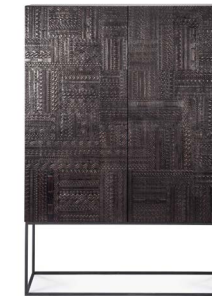

Tabwa cupboard

	length x width x height	teak off black
2 doors + 2 drawers	126 x 45 x 180 cm | 49.5" x 17.5" x 71"	12184

unavailable in North America

teak off black + black metal frame 2 doors + 2 drawers