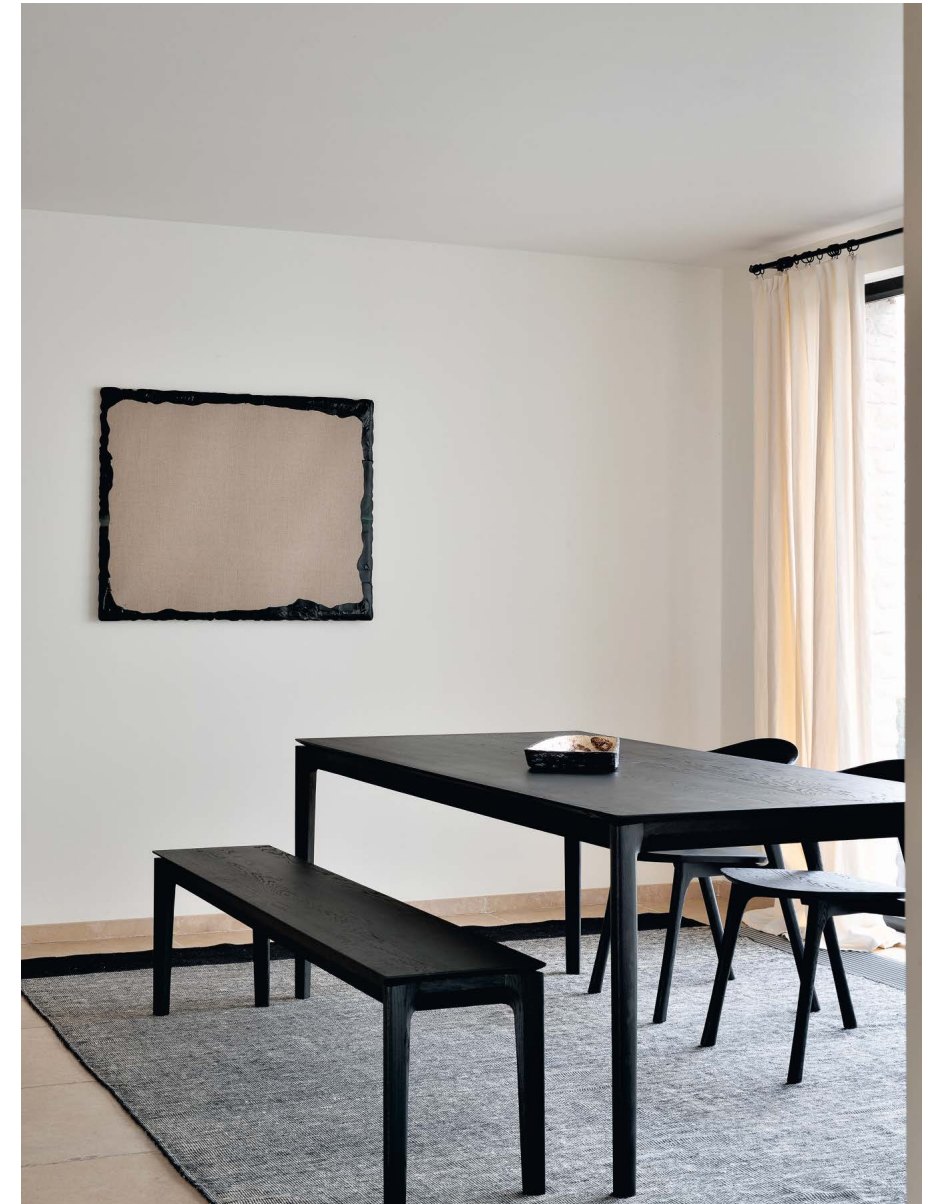

**PI** sideboard

Osso counter stool

Roller Max TV cupboard

N701 sofa

Bok dining table | Bok bench | Bok dining chair

Geometric side table

M rack | Barrow pouf | Stone side table | Stability coffee table | Ellipse sofa | Barrow lounge chair

Barrow lounge chair

Bok dining table | Bok bench | Osso counter stool

Abstract side table

Geometric dining table | Bok dining chair

Nordic hanging bedside table

Spindle bench

Osso counter stool

N701 sofa | Pentagon nesting coffee table