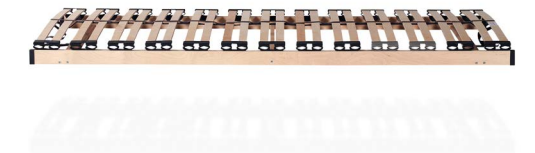

Slatted bed base

length x width x height	
80 x 200 x 9 cm	45003
90 x 200 x 9 cm	45004